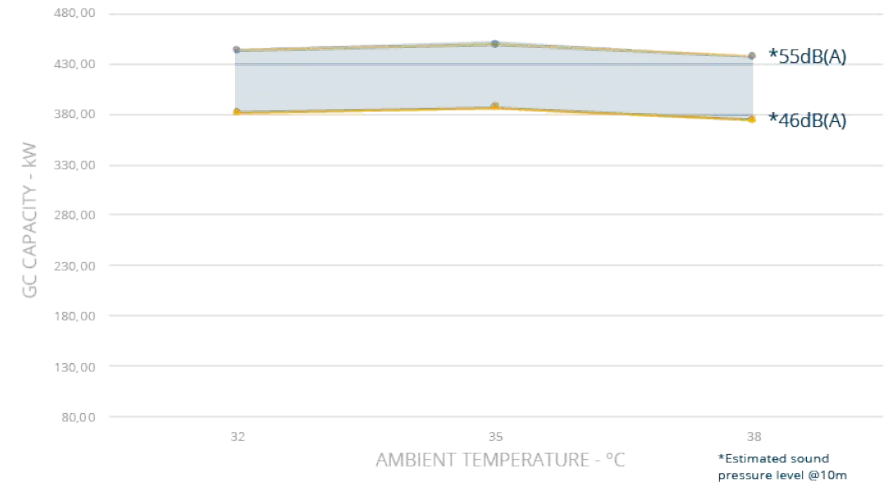

GC Capacity (2K) - 5 FANS

GC Capacity (3K) - 5 FANS

>EIA compliance up to 342kW

5F+5M

5 Fans

| Dim. | L | W | H |
|-------|------|------|------|
| 6F+6M | 6800 | 2340 | 2550 |

GC Capacity (2K) - 6 FANS

GC Capacity (3K) - 6 FANS