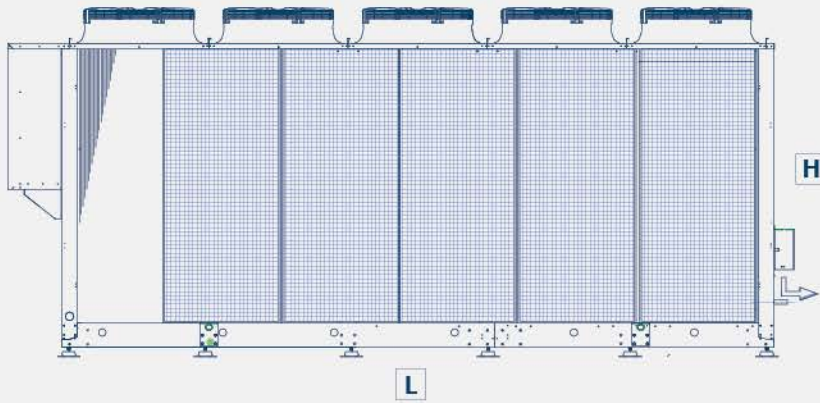

>EIA compliance up to 183kW

3 Fans

| Dim. | L | W | H |
|-------|------|------|------|
| 4F+4M | 4830 | | |
| 4F+5M | 5870 | 2340 | 2550 |
| 4F+6M | 6911 | | |

>EIA compliance up to 227kW

4 Fans

| Dim. | L | W | H |
|-------|------|------|------|
| 5F+5M | 5870 | 2340 | 2550 |

GC Capacity (2K) - 5 FANS

GC Capacity (3K) - 5 FANS

>EIA compliance up to 342kW

5F+5M

5 Fans

| Dim. | L | W | H |
|-------|------|------|------|
| 6F+6M | 6800 | 2340 | 2550 |

GC Capacity (2K) - 6 FANS

GC Capacity (3K) - 6 FANS