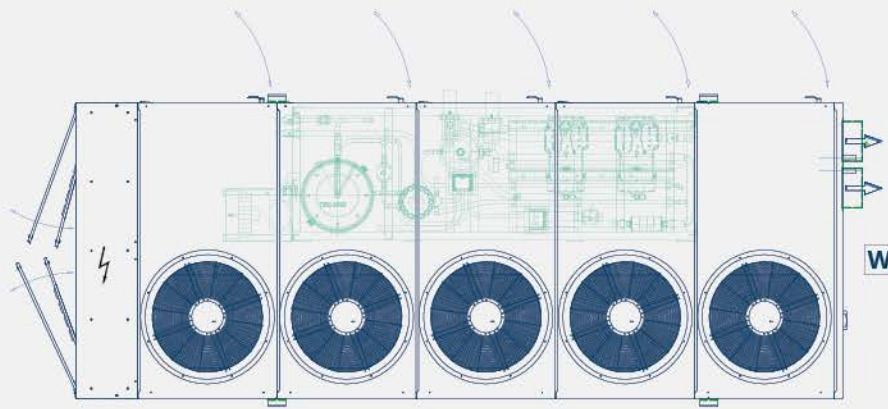

| Dim. | L | W | H |
|-------|------|------|------|
| 2F+3M | 3790 | | |
| 2F+4M | 4830 | 2340 | 2250 |

>EIA compliance up to 108kW

2 Fans

| Dim. | L | W | H |
|-------|------|------|------|
| 3F+3M | 3790 | | |
| 3F+4M | 4830 | 2340 | 2550 |
| 3F+5M | 5870 | | |

>EIA compliance up to 183kW

3 Fans

| Dim. | L | W | H |
|-------|------|------|------|
| 4F+4M | 4830 | | |
| 4F+5M | 5870 | 2340 | 2550 |
| 4F+6M | 6911 | | |

>EIA compliance up to 227kW

4 Fans

| Dim. | L | W | H |
|-------|------|------|------|
| 5F+5M | 5870 | 2340 | 2550 |

GC Capacity (2K) - 5 FANS

GC Capacity (3K) - 5 FANS

>EIA compliance up to 342kW

5F+5M

5 Fans

| Dim. | L | W | H |
|-------|------|------|------|
| 6F+6M | 6800 | 2340 | 2550 |

GC Capacity (2K) - 6 FANS

GC Capacity (3K) - 6 FANS