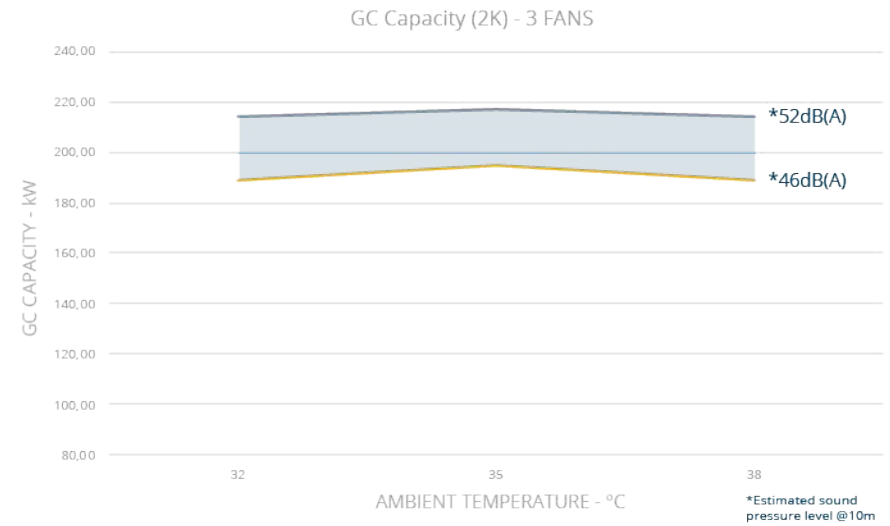

| Dim. | L | W | H |
|-------|------|------|------|
| 2F+3M | 3790 | | |
| 2F+4M | 4830 | 2340 | 2250 |

>EIA compliance up to 108kW

2 Fans

| Dim. | L | W | H |
|-------|------|------|------|
| 3F+3M | 3790 | | |
| 3F+4M | 4830 | 2340 | 2550 |
| 3F+5M | 5870 | | |

>EIA compliance up to 183kW

3 Fans

| Dim. | L | W | H |
|-------|------|------|------|
| 4F+4M | 4830 | | |
| 4F+5M | 5870 | 2340 | 2550 |
| 4F+6M | 6911 | | |

>EIA compliance up to 227kW

4 Fans

| Dim. | L | W | H |
|-------|------|------|------|
| 5F+5M | 5870 | 2340 | 2550 |

GC Capacity (2K) - 5 FANS

GC Capacity (3K) - 5 FANS

>EIA compliance up to 342kW

5F+5M

5 Fans

| Dim. | L | W | H |
|-------|------|------|------|
| 6F+6M | 6800 | 2340 | 2550 |

GC Capacity (2K) - 6 FANS

GC Capacity (3K) - 6 FANS

>EIA compliance up to 393kW

6F+6M

6 Fans