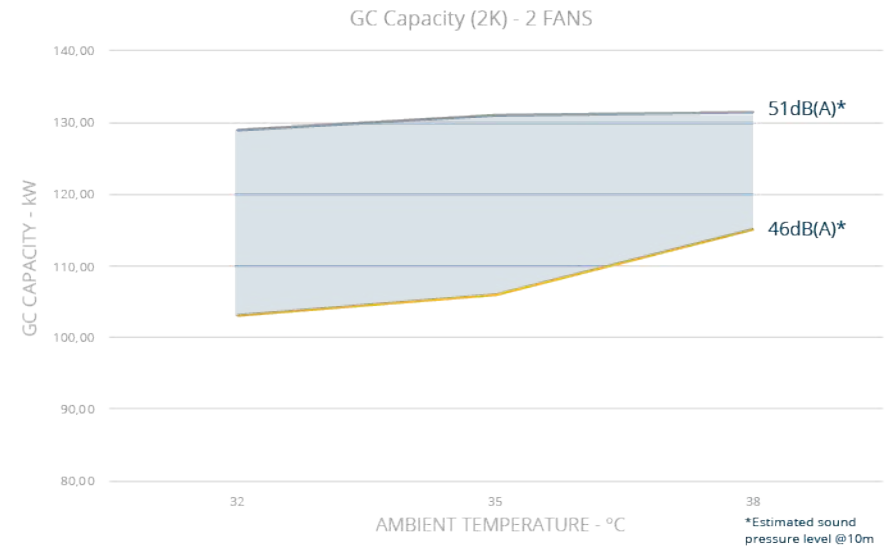

| Dim. | L | W | H |
|-------|------|------|------|
| 2F+3M | 3790 | | |
| 2F+4M | 4830 | 2340 | 2250 |

>EIA compliance up to 108kW

2 Fans

| Dim. | L | W | H |
|-------|------|------|------|
| 3F+3M | 3790 | | |
| 3F+4M | 4830 | 2340 | 2550 |
| 3F+5M | 5870 | | |

>EIA compliance up to 183kW

3 Fans

| Dim. | L | W | H |
|-------|------|------|------|
| 4F+4M | 4830 | | |
| 4F+5M | 5870 | 2340 | 2550 |
| 4F+6M | 6911 | | |

>EIA compliance up to 227kW

4 Fans

| Dim. | L | W | H |
|-------|------|------|------|
| 5F+5M | 5870 | 2340 | 2550 |

GC Capacity (2K) - 5 FANS

GC Capacity (3K) - 5 FANS

>EIA compliance up to 342kW

5F+5M

5 Fans

| Dim. | L | W | H |
|-------|------|------|------|
| 6F+6M | 6800 | 2340 | 2550 |

GC Capacity (2K) - 6 FANS

GC Capacity (3K) - 6 FANS

>EIA compliance up to 393kW

6F+6M

6 Fans