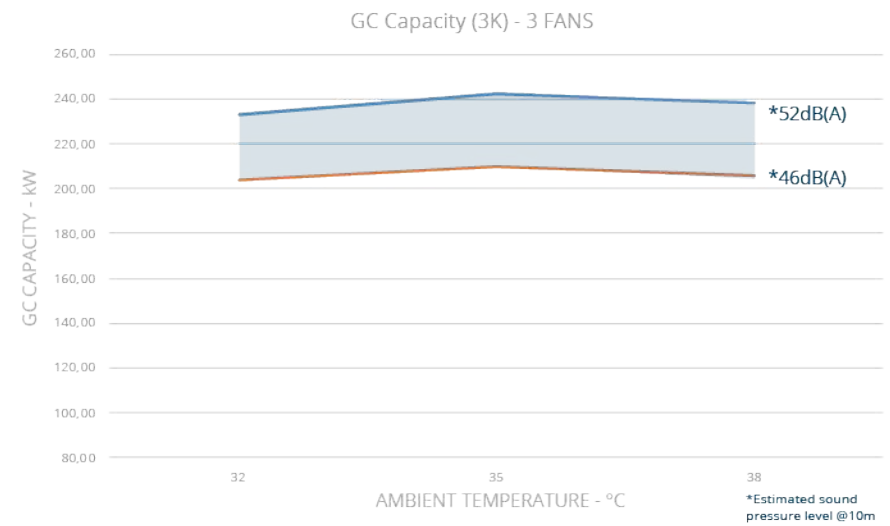

| Dim. | L | W | H |
|-------|------|------|------|
| 2F+3M | 3790 | | |
| 2F+4M | 4830 | 2340 | 2250 |

>EIA compliance up to 108kW

2 Fans

| Dim. | L | W | H |
|-------|------|------|------|
| 3F+3M | 3790 | | |
| 3F+4M | 4830 | 2340 | 2550 |
| 3F+5M | 5870 | | |

>EIA compliance up to 183kW

3 Fans

| Dim. | L | W | H |
|-------|------|------|------|
| 4F+4M | 4830 | | |
| 4F+5M | 5870 | 2340 | 2550 |
| 4F+6M | 6911 | | |

>EIA compliance up to 227kW

4 Fans

| Dim. | L | W | H |
|-------|------|------|------|
| 5F+5M | 5870 | 2340 | 2550 |

GC Capacity (2K) - 5 FANS

GC Capacity (3K) - 5 FANS

>EIA compliance up to 342kW

5F+5M

5 Fans

| Dim. | L | W | H |
|-------|------|------|------|
| 6F+6M | 6800 | 2340 | 2550 |

GC Capacity (2K) - 6 FANS

GC Capacity (3K) - 6 FANS

>EIA compliance up to 393kW

6F+6M

6 Fans