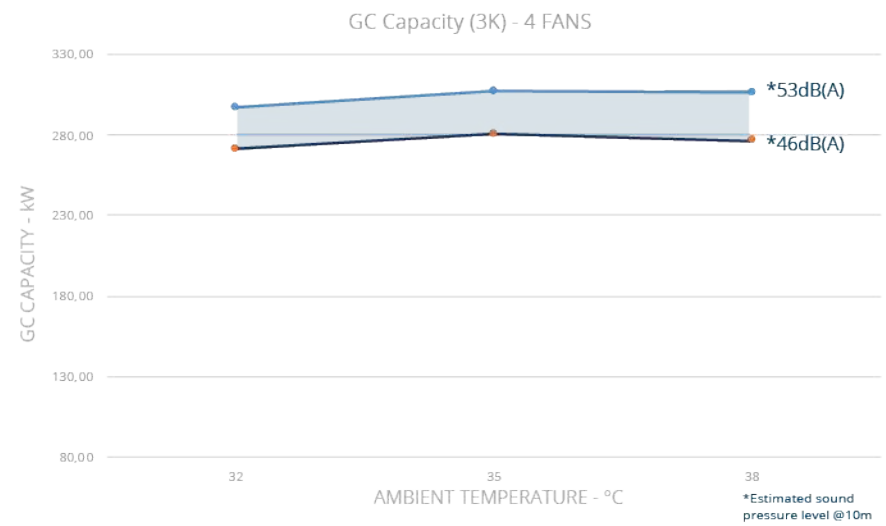

| Dim. | L | W | H |
|-------|------|------|------|
| 2F+3M | 3790 | | |
| 2F+4M | 4830 | 2340 | 2250 |

>EIA compliance up to 108kW

2 Fans

| Dim. | L | W | H |
|-------|------|------|------|
| 3F+3M | 3790 | | |
| 3F+4M | 4830 | 2340 | 2550 |
| 3F+5M | 5870 | | |

>EIA compliance up to 183kW

3 Fans

| Dim. | L | W | H |
|-------|------|------|------|
| 4F+4M | 4830 | | |
| 4F+5M | 5870 | 2340 | 2550 |
| 4F+6M | 6911 | | |

>EIA compliance up to 227kW

4 Fans

| Dim. | L | W | H |
|-------|------|------|------|
| 5F+5M | 5870 | 2340 | 2550 |

GC Capacity (2K) - 5 FANS

GC Capacity (3K) - 5 FANS

>EIA compliance up to 342kW

5F+5M

5 Fans

| Dim. | L | W | H |
|-------|------|------|------|
| 6F+6M | 6800 | 2340 | 2550 |

GC Capacity (2K) - 6 FANS

GC Capacity (3K) - 6 FANS

>EIA compliance up to 393kW

6F+6M

6 Fans