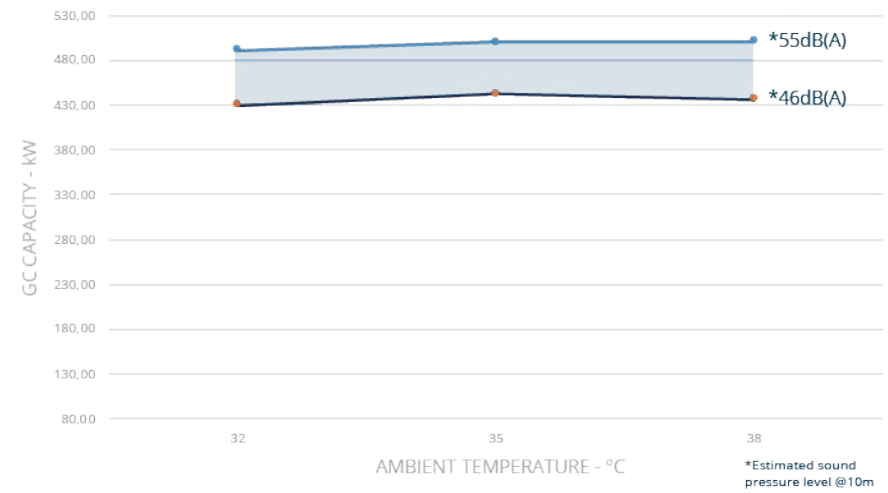

GC Capacity (2K) - 5 FANS

GC Capacity (3K) - 5 FANS

>EIA compliance up to 342kW

5F+5M

5 Fans

| Dim. | L | W | H |
|-------|------|------|------|
| 6F+6M | 6800 | 2340 | 2550 |

GC Capacity (2K) - 6 FANS

GC Capacity (3K) - 6 FANS