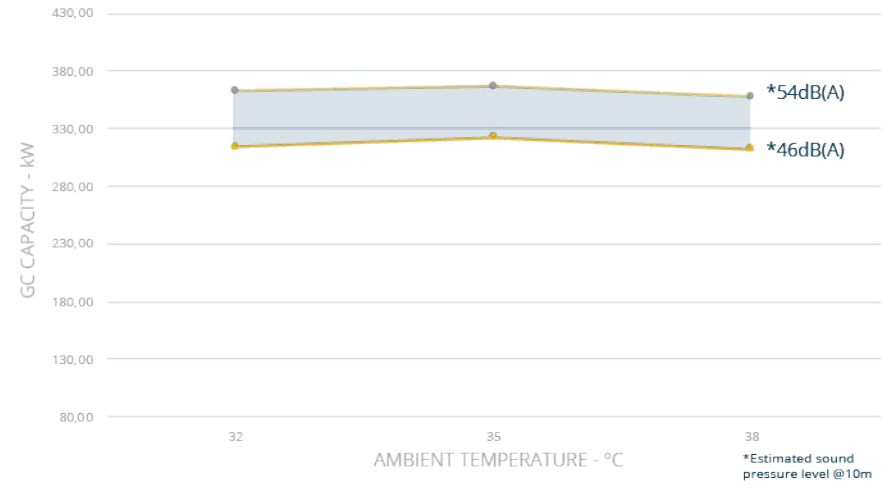

| Dim. | L | W | H |
|-------|------|------|------|
| 2F+3M | 3790 | | |
| 2F+4M | 4830 | 2340 | 2250 |

>EIA compliance up to 108kW

2 Fans

| Dim. | L | W | H |
|-------|------|------|------|
| 3F+3M | 3790 | | |
| 3F+4M | 4830 | 2340 | 2550 |
| 3F+5M | 5870 | | |

>EIA compliance up to 183kW

3 Fans

| Dim. | L | W | H |
|-------|------|------|------|
| 4F+4M | 4830 | | |
| 4F+5M | 5870 | 2340 | 2550 |
| 4F+6M | 6911 | | |

>EIA compliance up to 227kW

4 Fans

| Dim. | L | W | H |
|-------|------|------|------|
| 5F+5M | 5870 | 2340 | 2550 |

GC Capacity (2K) - 5 FANS

GC Capacity (3K) - 5 FANS

>EIA compliance up to 342kW

5F+5M

5 Fans

| Dim. | L | W | H |
|-------|------|------|------|
| 6F+6M | 6800 | 2340 | 2550 |

GC Capacity (2K) - 6 FANS

GC Capacity (3K) - 6 FANS