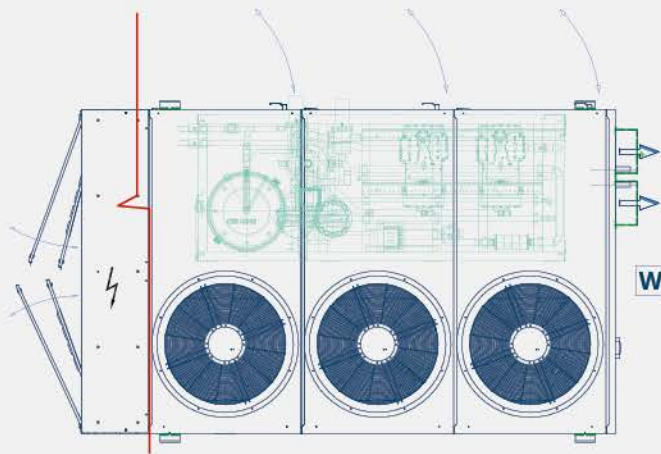

| Dim. | L | W | H |
|-------|------|------|------|
| 2F+3M | 3790 | | |
| 2F+4M | 4830 | 2340 | 2250 |

>EIA compliance up to 108kW

2 Fans

| Dim. | L | W | H |
|-------|------|------|------|
| 3F+3M | 3790 | | |
| 3F+4M | 4830 | 2340 | 2550 |
| 3F+5M | 5870 | | |

>EIA compliance up to 183kW

3 Fans

| Dim. | L | W | H |
|-------|------|------|------|
| 4F+4M | 4830 | | |
| 4F+5M | 5870 | 2340 | 2550 |
| 4F+6M | 6911 | | |

>EIA compliance up to 227kW

4 Fans

| Dim. | L | W | H |
|-------|------|------|------|
| 5F+5M | 5870 | 2340 | 2550 |

GC Capacity (2K) - 5 FANS

GC Capacity (3K) - 5 FANS

>EIA compliance up to 342kW

5F+5M

5 Fans

| Dim. | L | W | H |
|-------|------|------|------|
| 6F+6M | 6800 | 2340 | 2550 |

GC Capacity (2K) - 6 FANS

GC Capacity (3K) - 6 FANS