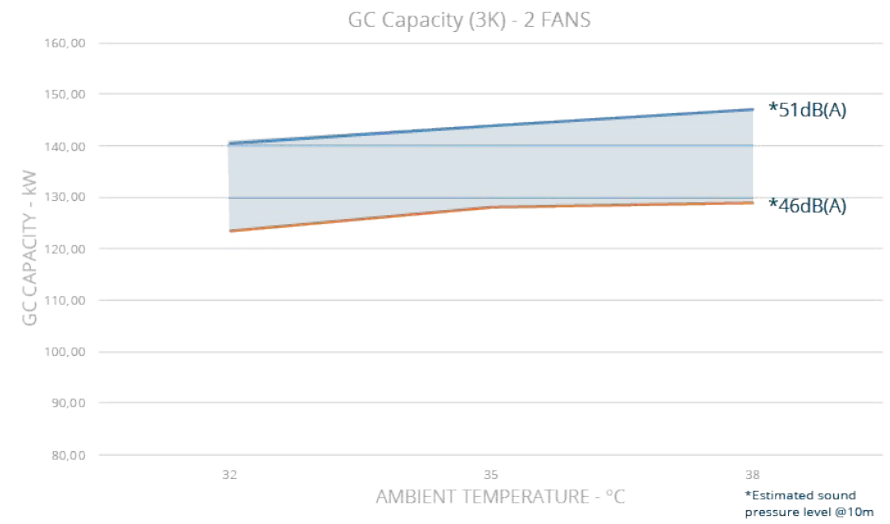

| Dim. | L | W | H |
|-------|------|------|------|
| 2F+3M | 3790 | | |
| 2F+4M | 4830 | 2340 | 2250 |

>EIA compliance up to 108kW

2 Fans

| Dim. | L | W | H |
|-------|------|------|------|
| 3F+3M | 3790 | | |
| 3F+4M | 4830 | 2340 | 2550 |
| 3F+5M | 5870 | | |

>EIA compliance up to 183kW

3 Fans

| Dim. | L | W | H |
|-------|------|------|------|
| 4F+4M | 4830 | | |
| 4F+5M | 5870 | 2340 | 2550 |
| 4F+6M | 6911 | | |

>EIA compliance up to 227kW

4 Fans

| Dim. | L | W | H |
|-------|------|------|------|
| 5F+5M | 5870 | 2340 | 2550 |

GC Capacity (2K) - 5 FANS

GC Capacity (3K) - 5 FANS

>EIA compliance up to 342kW

5F+5M

5 Fans

| Dim. | L | W | H |
|-------|------|------|------|
| 6F+6M | 6800 | 2340 | 2550 |

GC Capacity (2K) - 6 FANS

GC Capacity (3K) - 6 FANS

>EIA compliance up to 393kW

6F+6M

6 Fans