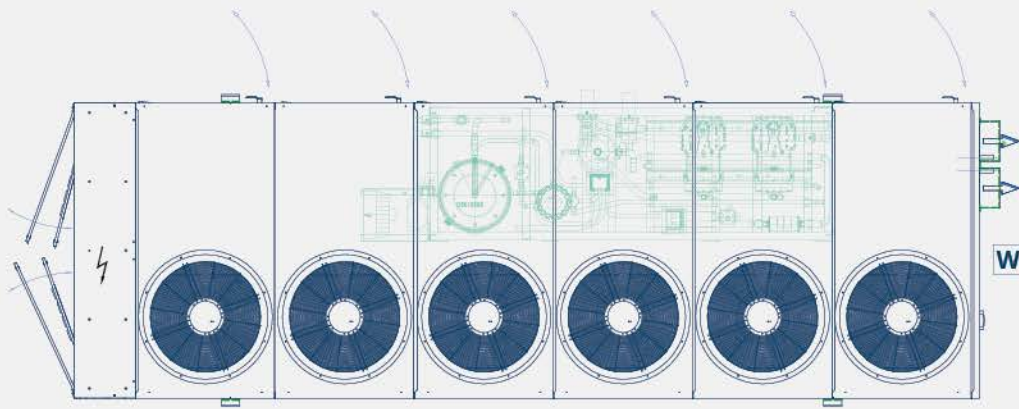

>EIA compliance up to 183kW

3 Fans

| Dim. | L | W | H |
|-------|------|------|------|
| 4F+4M | 4830 | | |
| 4F+5M | 5870 | 2340 | 2550 |
| 4F+6M | 6911 | | |

>EIA compliance up to 227kW

4 Fans

| Dim. | L | W | H |
|-------|------|------|------|
| 5F+5M | 5870 | 2340 | 2550 |

GC Capacity (2K) - 5 FANS

GC Capacity (3K) - 5 FANS

>EIA compliance up to 342kW

5F+5M

5 Fans

| Dim. | L | W | H |
|-------|------|------|------|
| 6F+6M | 6800 | 2340 | 2550 |

GC Capacity (2K) - 6 FANS

GC Capacity (3K) - 6 FANS