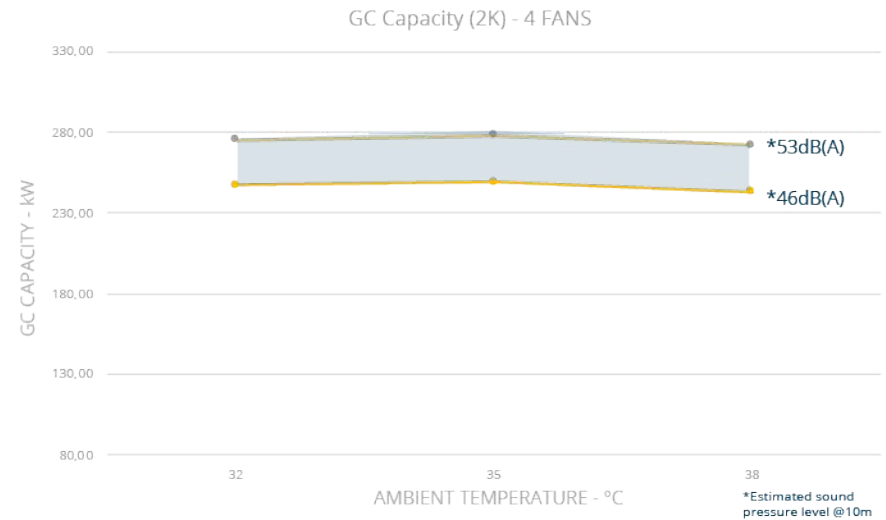

| Dim. | L | W | H |
|-------|------|------|------|
| 2F+3M | 3790 | | |
| 2F+4M | 4830 | 2340 | 2250 |

>EIA compliance up to 108kW

2 Fans

| Dim. | L | W | H |
|-------|------|------|------|
| 3F+3M | 3790 | | |
| 3F+4M | 4830 | 2340 | 2550 |
| 3F+5M | 5870 | | |

>EIA compliance up to 183kW

3 Fans

| Dim. | L | W | H |
|-------|------|------|------|
| 4F+4M | 4830 | | |
| 4F+5M | 5870 | 2340 | 2550 |
| 4F+6M | 6911 | | |

>EIA compliance up to 227kW

4 Fans

| Dim. | L | W | H |
|-------|------|------|------|
| 5F+5M | 5870 | 2340 | 2550 |

GC Capacity (2K) - 5 FANS

GC Capacity (3K) - 5 FANS

>EIA compliance up to 342kW

5F+5M

5 Fans

| Dim. | L | W | H |
|-------|------|------|------|
| 6F+6M | 6800 | 2340 | 2550 |

GC Capacity (2K) - 6 FANS

GC Capacity (3K) - 6 FANS

>EIA compliance up to 393kW

6F+6M

6 Fans