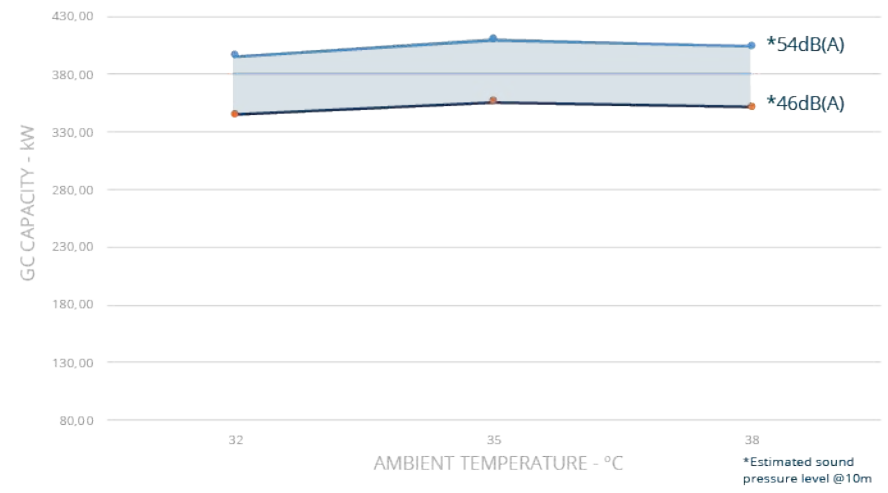

>EIA compliance up to 183kW

3 Fans

| Dim. | L | W | H |
|-------|------|------|------|
| 4F+4M | 4830 | | |
| 4F+5M | 5870 | 2340 | 2550 |
| 4F+6M | 6911 | | |

>EIA compliance up to 227kW

4 Fans

| Dim. | L | W | H |
|-------|------|------|------|
| 5F+5M | 5870 | 2340 | 2550 |

GC Capacity (2K) - 5 FANS

GC Capacity (3K) - 5 FANS

>EIA compliance up to 342kW

5F+5M

5 Fans

| Dim. | L | W | H |
|-------|------|------|------|
| 6F+6M | 6800 | 2340 | 2550 |

GC Capacity (2K) - 6 FANS

GC Capacity (3K) - 6 FANS