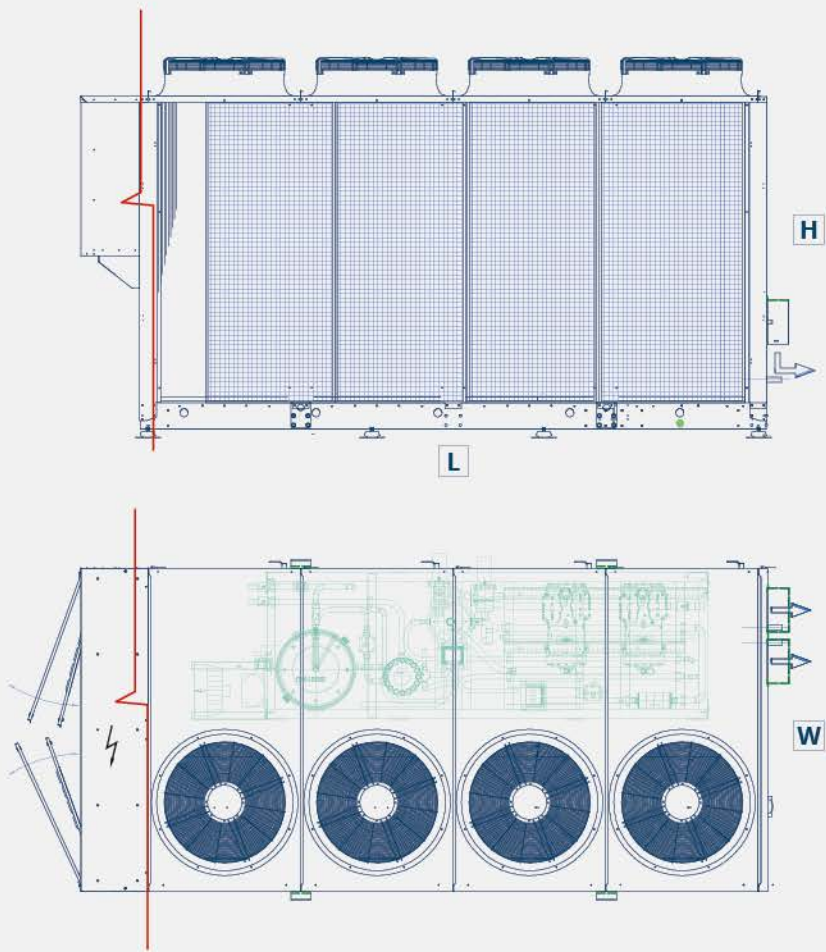

| Dim. | L | W | H |
|-------|------|------|------|
| 2F+3M | 3790 | | |
| 2F+4M | 4830 | 2340 | 2250 |

>EIA compliance up to 108kW

2 Fans

| Dim. | L | W | H |
|-------|------|------|------|
| 3F+3M | 3790 | | |
| 3F+4M | 4830 | 2340 | 2550 |
| 3F+5M | 5870 | | |

>EIA compliance up to 183kW

3 Fans

| Dim. | L | W | H |
|-------|------|------|------|
| 4F+4M | 4830 | | |
| 4F+5M | 5870 | 2340 | 2550 |
| 4F+6M | 6911 | | |

>EIA compliance up to 227kW

4 Fans

| Dim. | L | W | H |
|-------|------|------|------|
| 5F+5M | 5870 | 2340 | 2550 |

GC Capacity (2K) - 5 FANS

GC Capacity (3K) - 5 FANS

>EIA compliance up to 342kW

5F+5M

5 Fans

| Dim. | L | W | H |
|-------|------|------|------|
| 6F+6M | 6800 | 2340 | 2550 |

GC Capacity (2K) - 6 FANS

GC Capacity (3K) - 6 FANS