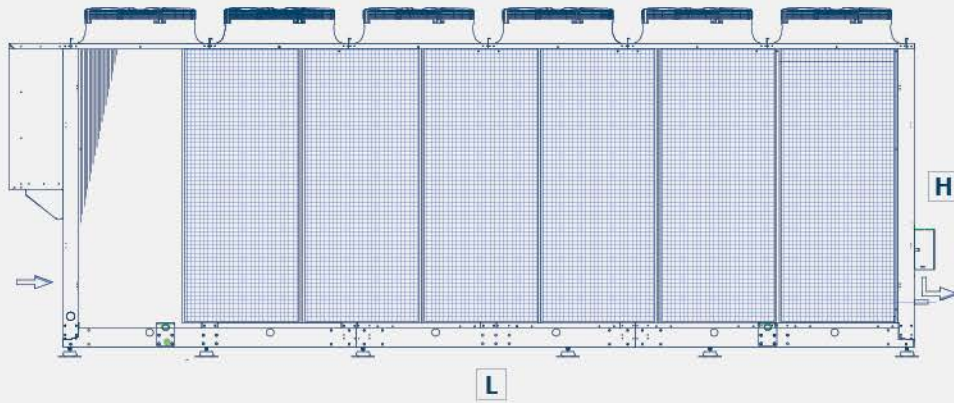

GC Capacity (2K) - 5 FANS

GC Capacity (3K) - 5 FANS

>EIA compliance up to 342kW

5F+5M

5 Fans

| Dim. | L | W | H |
|-------|------|------|------|
| 6F+6M | 6800 | 2340 | 2550 |

GC Capacity (2K) - 6 FANS

GC Capacity (3K) - 6 FANS