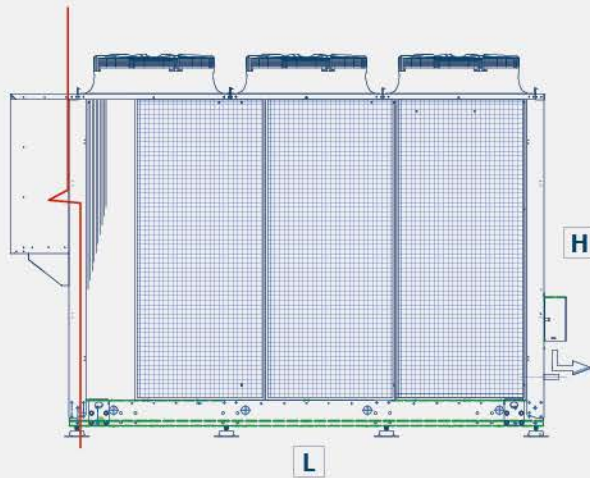

| Dim. | L | W | H |
|-------|------|------|------|
| 2F+3M | 3790 | | |
| 2F+4M | 4830 | 2340 | 2250 |

>EIA compliance up to 108kW

2 Fans

| Dim. | L | W | H |
|-------|------|------|------|
| 3F+3M | 3790 | | |
| 3F+4M | 4830 | 2340 | 2550 |
| 3F+5M | 5870 | | |

>EIA compliance up to 183kW

3 Fans

| Dim. | L | W | H |
|-------|------|------|------|
| 4F+4M | 4830 | | |
| 4F+5M | 5870 | 2340 | 2550 |
| 4F+6M | 6911 | | |

>EIA compliance up to 227kW

4 Fans

| Dim. | L | W | H |
|-------|------|------|------|
| 5F+5M | 5870 | 2340 | 2550 |

GC Capacity (2K) - 5 FANS

GC Capacity (3K) - 5 FANS

>EIA compliance up to 342kW

5F+5M

5 Fans

| Dim. | L | W | H |
|-------|------|------|------|
| 6F+6M | 6800 | 2340 | 2550 |

GC Capacity (2K) - 6 FANS

GC Capacity (3K) - 6 FANS