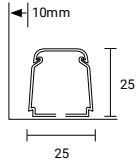

Reduction

Duct dimensions (mm)	Color	BRIC CODE
80 x 60 → 60 x 45	White	4401-8060RIW
80 x 60 → 60 x 45	Cream	4401-8060RI
80 x 60 → 70 x 55	Cream	4401-8070RI
90 x 65 → 60 x 45	Cream	4401-9060RI
90 x 65 → 70 x 55	Cream	4401-9070RI
110 x 75 → 80 x 60	Cream	4401-1280RI
110 x 75 → 80 x 60	Cream	4401-1290RI
110 x 75 → 90 x 65	White	4401-1280RIW
140 x 90 → 110 x 75	Cream	4401-1412RI

Flexible kit

Duct dimensions (mm)	Color	BRIC CODE
80 x 60	Cream	4401-0823KF
110 x 75	Cream	4401-1223KF

TECHNICAL DATA

Service ducts

Canal 2 mt lengths for ø 16-18-20 spirallated pipe and corrugated pipe.

Dimensions (mm)	Color	BRIC CODE
25 x 25	Cream	4401-0312BC

Dimensions (mm)	Color	BRIC CODE
35 x 30	Cream	4401-0412BC

Cover joint

Duct dimensions (mm)	Color	BRIC CODE
25 x 25	Cream	4401-0304GC
35 x 30	Cream	4401-0404GC

Plane curve

BRIC CODE	Duct dimensions (mm)	Color
4401-0307CP	25 x 25	Cream
4401-0407CP	35 x 30	Cream