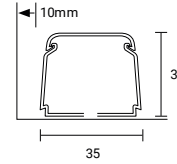

Reduction

Duct dimensions (mm)	Color	BRIC CODE
80 x 60 → 60 x 45	White	4401-8060RIW
80 x 60 → 60 x 45	Cream	4401-8060RI
80 x 60 → 70 x 55	Cream	4401-8070RI
90 x 65 → 60 x 45	Cream	4401-9060RI
90 x 65 → 70 x 55	Cream	4401-9070RI
110 x 75 → 80 x 60	Cream	4401-1280RI
110 x 75 → 80 x 60	Cream	4401-1290RI
110 x 75 → 90 x 65	White	4401-1280RIW
140 x 90 → 110 x 75	Cream	4401-1412RI

Flexible kit

Duct dimensions (mm)	Color	BRIC CODE
80 x 60	Cream	4401-0823KF
110 x 75	Cream	4401-1223KF

TECHNICAL DATA

Service ducts

Canal 2 mt lengths for ø 16-18-20 spirallated pipe and corrugated pipe.

Dimensions (mm)	Color	BRIC CODE
25 x 25	Cream	4401-0312BC

Dimensions (mm)	Color	BRIC CODE
35 x 30	Cream	4401-0412BC

Cover joint

Duct dimensions (mm)	Color	BRIC CODE
25 x 25	Cream	4401-0304GC
35 x 30	Cream	4401-0404GC

Plane curve

BRIC CODE	Duct dimensions (mm)	Color
4401-0307CP	25 x 25	Cream
4401-0407CP	35 x 30	Cream